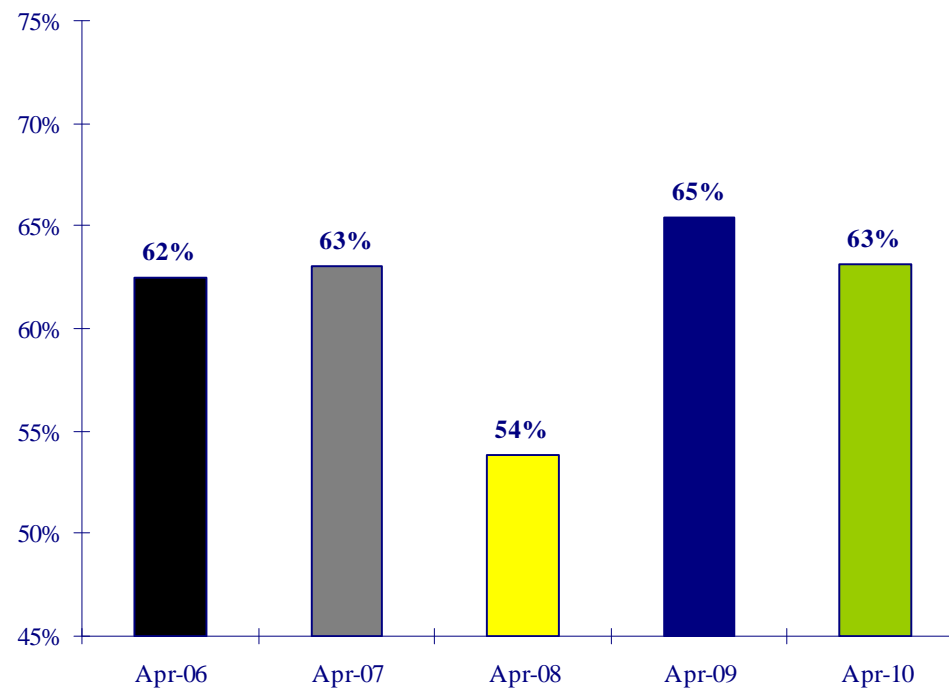

Cabin Factor: April 2010

-2% points compared to the same period last year