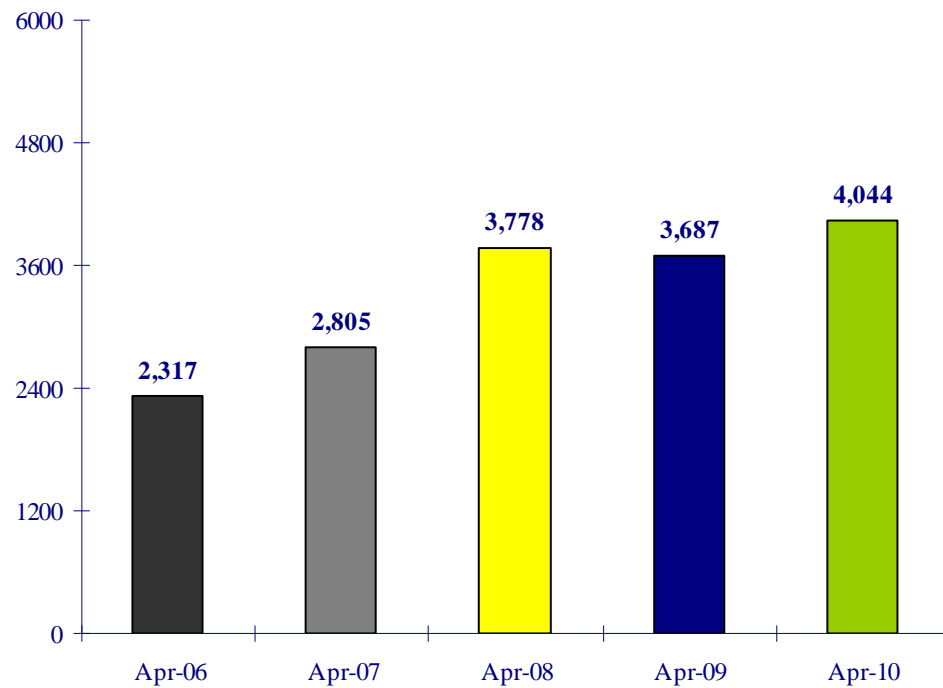

# airBaltic

## Number of Flights: April 2010

+10% change compared to the same period last year

## Number of Passengers: April 2010

-3% change compared to the same period last year

## Number of Passengers: January - April 2010

+16% change compared to the same period last year