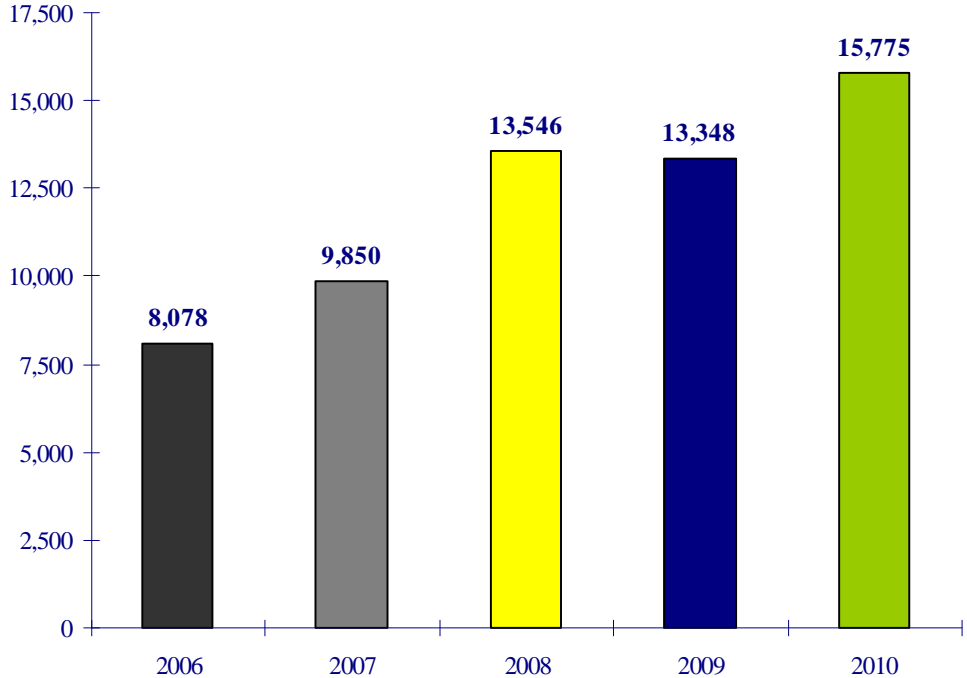

## Number of Flights: April 2010

+10% change compared to the same period last year

# Number of Flights: January - April 2010

+18% change compared to the same period last year

## Number of Passengers: April 2010

-3% change compared to the same period last year

## Number of Passengers: January - April 2010

+16% change compared to the same period last year