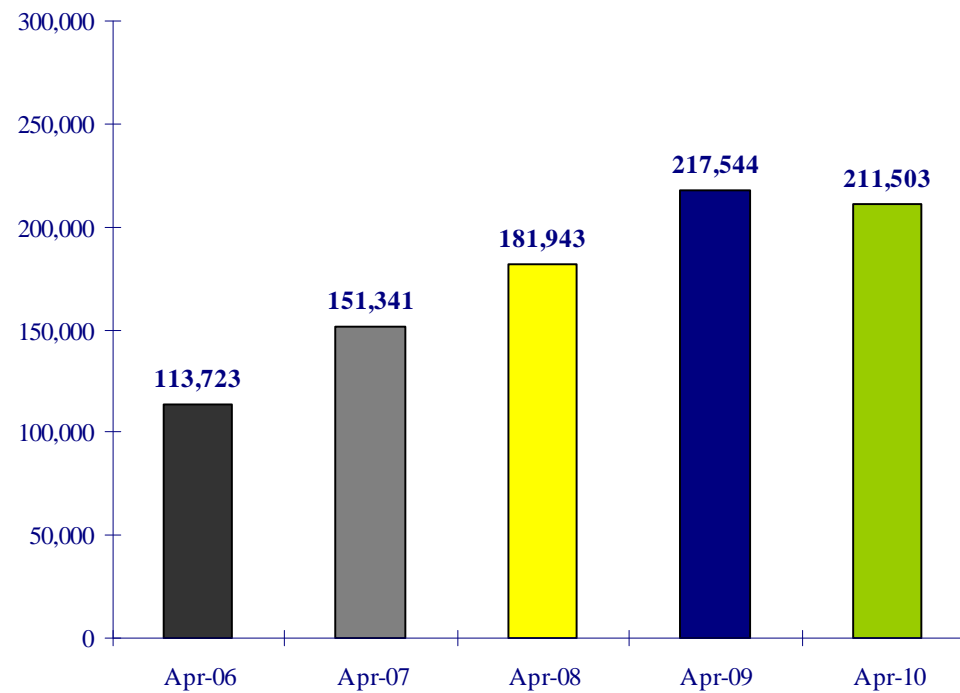

## Number of Flights: April 2010

+10% change compared to the same period last year

# Number of Flights: January - April 2010

+18% change compared to the same period last year

## Number of Passengers: April 2010

-3% change compared to the same period last year

## Number of Passengers: January - April 2010

+16% change compared to the same period last year