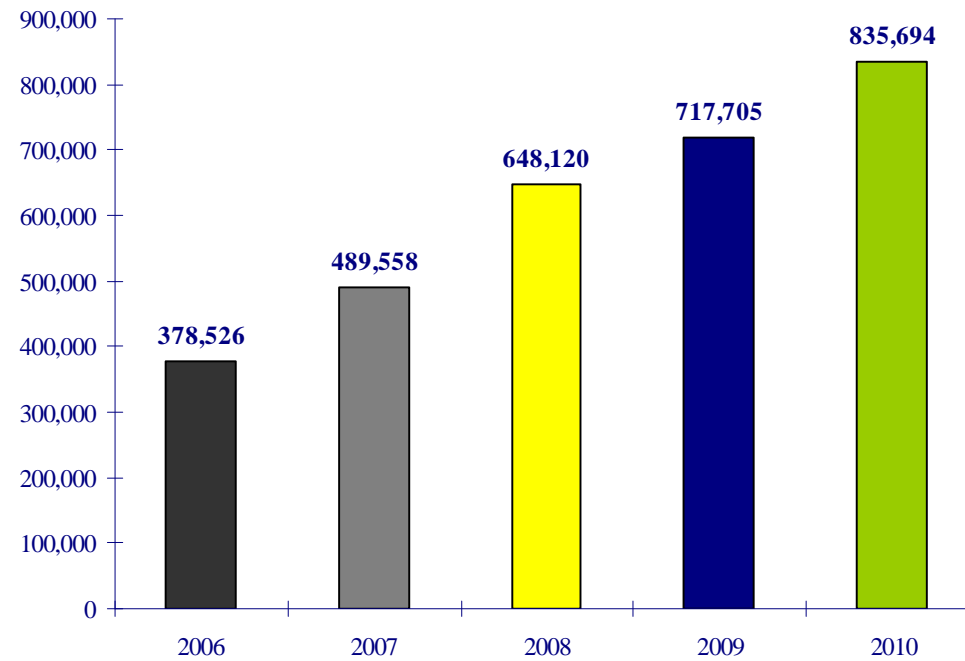

## Number of Flights: April 2010

+10% change compared to the same period last year

# Number of Flights: January - April 2010

+18% change compared to the same period last year

## Number of Passengers: April 2010

-3% change compared to the same period last year

## Number of Passengers: January - April 2010

+16% change compared to the same period last year