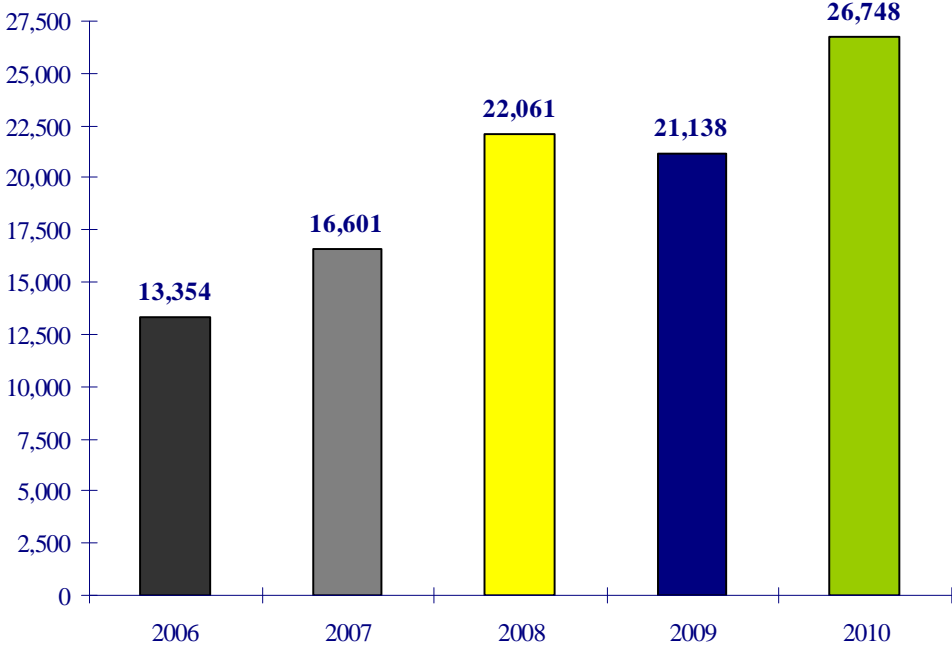

airBaltic

Monthly Operational Statistics

June 2010

Number of Flights: June 2010

+41% change compared to the same period last year

Number of Flights: January - June 2010

+27% change compared to the same period last year

Number of Passengers: June 2010

+32% change compared to the same period last year

Number of Passengers: January - June 2010

+22% change compared to the same period last year

Cabin Factor: June 2010

Unchanged compared to the same period last year