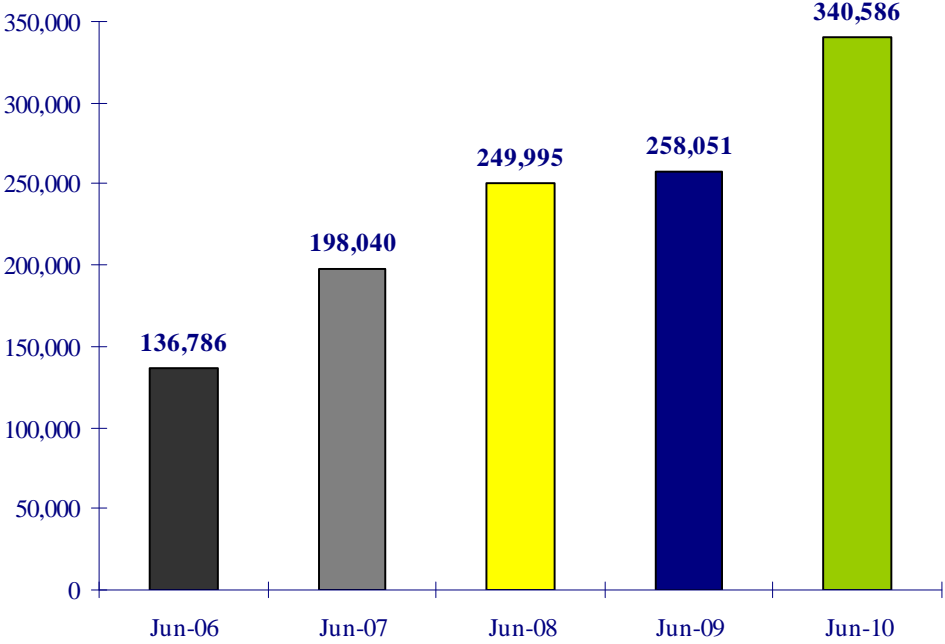

airBaltic

Monthly Operational Statistics

June 2010

Number of Flights: June 2010

+41% change compared to the same period last year

Number of Flights: January - June 2010

+27% change compared to the same period last year

Number of Passengers: June 2010

+32% change compared to the same period last year

Number of Passengers: January - June 2010

+22% change compared to the same period last year

Cabin Factor: June 2010

Unchanged compared to the same period last year