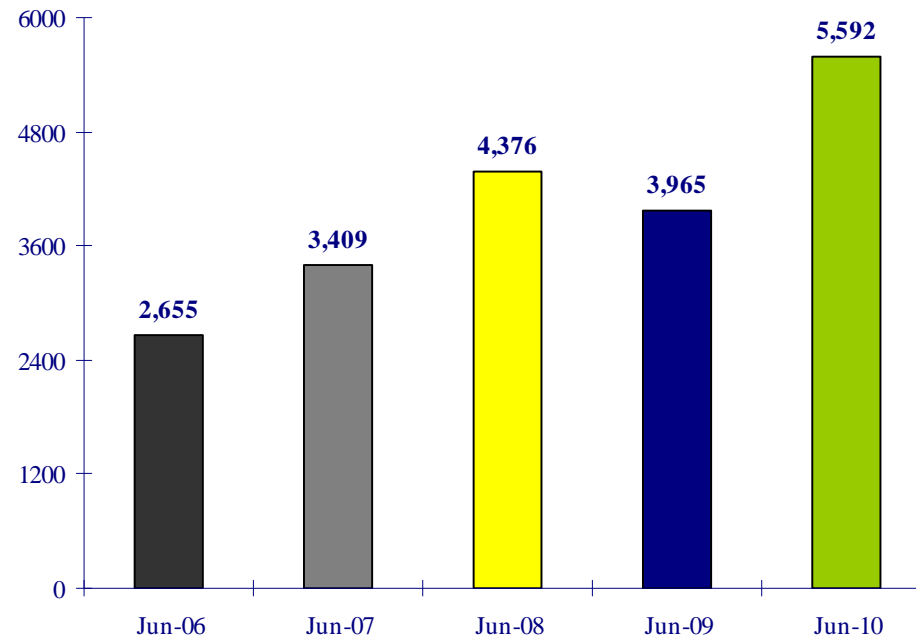

airBaltic

Monthly Operational Statistics

June 2010

Number of Flights: June 2010

+41% change compared to the same period last year

Number of Flights: January - June 2010

+27% change compared to the same period last year

Number of Passengers: June 2010

+32% change compared to the same period last year

Number of Passengers: January - June 2010

+22% change compared to the same period last year

Cabin Factor: June 2010

Unchanged compared to the same period last year