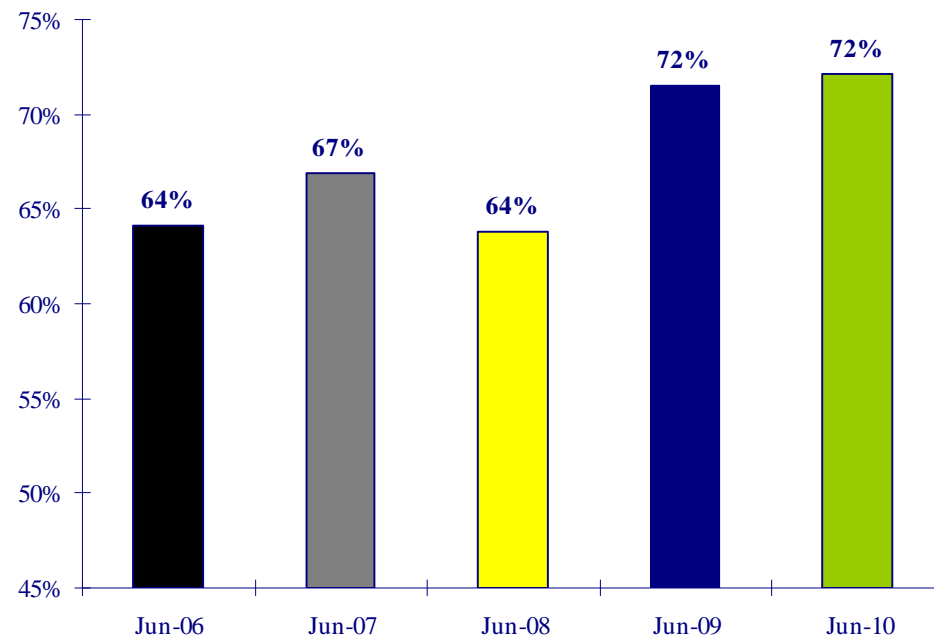

airBaltic

Monthly Operational Statistics

June 2010

Number of Flights: June 2010

+41% change compared to the same period last year

Number of Flights: January - June 2010

+27% change compared to the same period last year

Number of Passengers: June 2010

+32% change compared to the same period last year

Number of Passengers: January - June 2010

+22% change compared to the same period last year

Cabin Factor: June 2010

Unchanged compared to the same period last year

Cabin Factor: January – June 2010

Unchanged compared to the same period last year