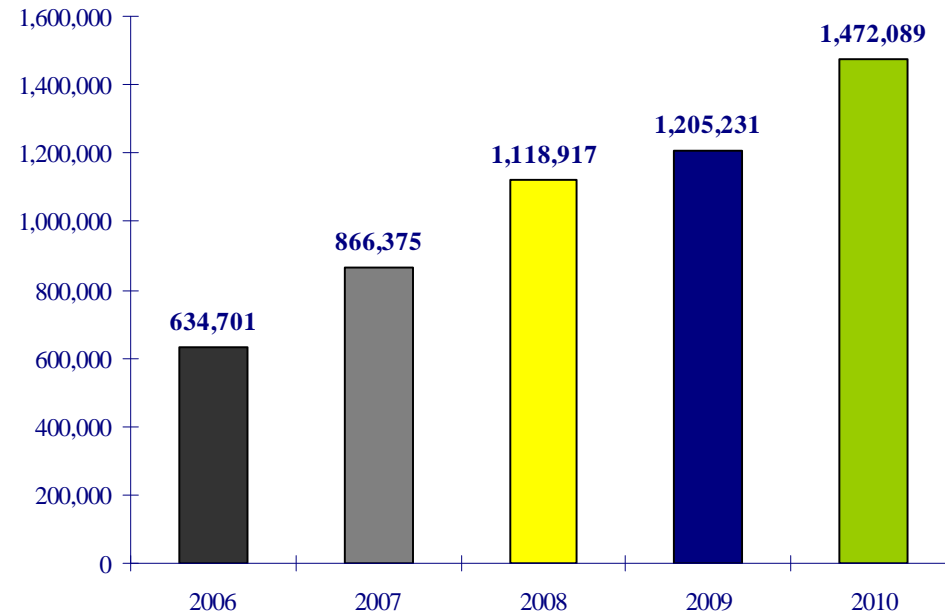

airBaltic

Monthly Operational Statistics

June 2010

Number of Flights: June 2010

+41% change compared to the same period last year

Number of Flights: January - June 2010

+27% change compared to the same period last year

Number of Passengers: June 2010

+32% change compared to the same period last year

Number of Passengers: January - June 2010

+22% change compared to the same period last year

Cabin Factor: June 2010

Unchanged compared to the same period last year